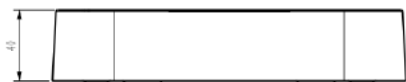

SPECIFICATIONS

Input	
Video Input	10-ch
Max Resolution	6MP
Two-way Audio Input	N/A
Bandwidth	Income 60Mbps; Outgoing 40Mbps
Output	
HDMI/VGA Output	HDMI 1-ch, 3840x2160, 1920x1080, 1280x720, 1024x768, 1366x768, 1440x900, 1280x800 VGA 1-ch, 1920x1080, 1280x720, 1024x768, 1366x768, 1440x900, 1280x800
Screen Split	1/3/4/5/6/7/8/9/10
Audio Output	N/A
Decoding	
Decoding Format	S+265/H.265/H.264
Recording Resolution	6MP/5MP/4MP/3MP/1080P/UXGA/720P/VGA/4CIF/DCIF/2CIF/CIF/QCIF
Preview Capability	1x6MP, 1x5MP, 1x4MP, 1x3MP, 4x1080P, 10x720P, 10x4CIF
Synchronous Playback	1x6MP, 1x5MP, 1x4MP, 1x3MP, 3x1080P, 4x720P
Records Encryption	N/A
Hard Disk	
SATA	1 SATA interface for 1 HDDs
Capacity	Up to 8TB for each HDD
eSATA Interface	N/A
Array Type	N/A
External Interface	
Network Interface	1xRJ45 self-adaptive 10/100 Mbps network interface
USB Interface	2xUSB 2.0
Serial Interface	N/A
Alarm In/Out	N/A
Network	
Protocol	HTTP, HTTPS, TCP/IP, UDP, UPnP, ICMP, IGMP, DHCP, DNS, DDNS, EasyDDNS, NTP, SMTP, SSL, QoS, IPv4, IPv6, IP Filter, Telnet, SSH, RTSP, RTP, RTCP, ARP
System Compatibility	ONVIF (PROFILE S/T), SDK, P2P
General	
Web Version	Web6
Language	English, Turkish
Operating Conditions	-10~55°C, 10%~90% RH
Power Supply	DC12V 1.5A
Consumption (without HDD)	≤10W
Chassis	1U
Dimensions	42.9x200x199.5mm, (1.69x7.87x7.85 inch)
Weight (without HDD)	0.4Kg (0.88lb)

Tiandy

AVAILABLE MODEL

TC-R3110 SPEC: I/B/L

TC-R3110 SPEC: I/B/L/EU

DIMENSIONS (Unit: mm)

Physical Interfaces

DISTRIBUTED BY

Tiandy Technologies Co.,Ltd.