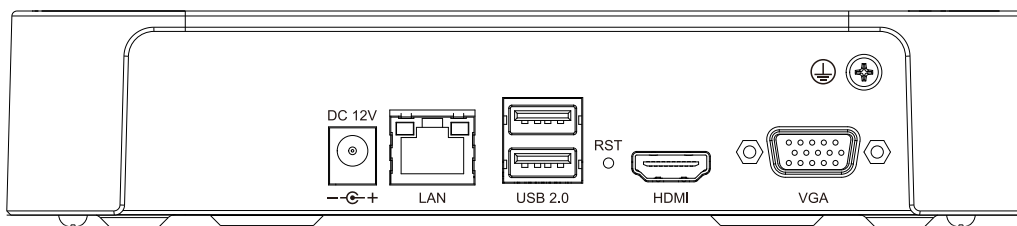

SPECIFICATIONS

Input	
Video Input	10-ch
Max Resolution	6MP
Two-way Audio Input	N/A
Bandwidth	Income 60Mbps; Outgoing 40Mbps
Output	
HDMI/VGA Output	HDMI 1-ch, 3840x2160, 1920x1080, 1280x720, 1024x768, 1366x768, 1440x900, 1280x800 VGA 1-ch, 1920x1080, 1280x720, 1024x768, 1366x768, 1440x900, 1280x800
Screen Split	1/3/4/5/6/7/8/9/10
Audio Output	N/A
Decoding	
Decoding Format	S+265/H.265/H.264
Recording Resolution	6MP/5MP/4MP/3MP/1080P/UXGA/720P/VGA/4CIF/DCIF/2CIF/CIF/QCIF
Preview Capability	1x6MP, 1x5MP, 1x4MP, 1x3MP, 4x1080P, 10x720P, 10x4CIF
Synchronous Playback	1x6MP, 1x5MP, 1x4MP, 1x3MP, 3x1080P, 4x720P
Records Encryption	N/A
Hard Disk	
SATA	1 SATA interface for 1 HDDs
Capacity	Up to 8TB for each HDD
eSATA Interface	N/A
Array Type	N/A
External Interface	
Network Interface	1xRJ45 self-adaptive 10/100 Mbps network interface
USB Interface	2xUSB 2.0
Serial Interface	N/A
Alarm In/Out	N/A
Network	
Protocol	HTTP, HTTPS, TCP/IP, UDP, UPnP, ICMP, IGMP, DHCP, DNS, DDNS, EasyDDNS, NTP, SMTP, SSL, QoS, IPv4, IPv6, IP Filter, Telnet, SSH, RTSP, RTP, RTCP, ARP
System Compatibility	ONVIF (PROFILE S/T), SDK, P2P
General	
Web Version	Web6
Language	English, Turkish
Operating Conditions	-10~55°C, 10%~90% RH
Power Supply	DC12V 1.5A
Consumption (without HDD)	≤10W
Chassis	1U
Dimensions	42.9x200x199.5mm, (1.69x7.87x7.85 inch)
Weight (without HDD)	0.4Kg (0.88lb)

Tiandy

AVAILABLE MODEL

TC-R3110 SPEC: I/B/L

TC-R3110 SPEC: I/B/L/EU

DIMENSIONS (Unit: mm)

Physical Interfaces

DISTRIBUTED BY

Tiandy Technologies Co.,Ltd.