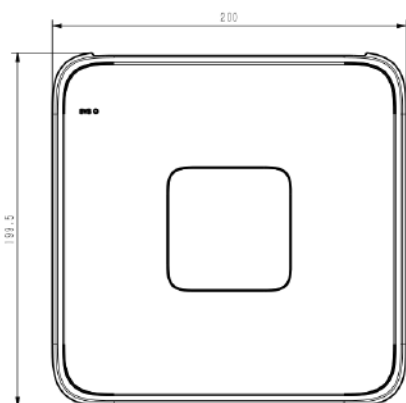

SPECIFICATIONS

Input	
Video Input	10-ch
Max Resolution	6MP
Two-way Audio Input	N/A
Bandwidth	Income 60Mbps; Outgoing 40Mbps
Output	
HDMI/VGA Output	HDMI 1-ch, 3840x2160, 1920x1080, 1280x720, 1024x768, 1366x768, 1440x900, 1280x800 VGA 1-ch, 1920x1080, 1280x720, 1024x768, 1366x768, 1440x900, 1280x800
Screen Split	1/3/4/5/6/7/8/9/10
Audio Output	N/A
Decoding	
Decoding Format	S+265/H.265/H.264
Recording Resolution	6MP/5MP/4MP/3MP/1080P/UXGA/720P/VGA/4CIF/DCIF/2CIF/CIF/QCIF
Preview Capability	1x6MP, 1x5MP, 1x4MP, 1x3MP, 4x1080P, 10x720P, 10x4CIF
Synchronous Playback	1x6MP, 1x5MP, 1x4MP, 1x3MP, 3x1080P, 4x720P
Records Encryption	N/A
Hard Disk	
SATA	1 SATA interface for 1 HDDs
Capacity	Up to 8TB for each HDD
eSATA Interface	N/A
Array Type	N/A
External Interface	
Network Interface	1xRJ45 self-adaptive 10/100 Mbps network interface
USB Interface	2xUSB 2.0
Serial Interface	N/A
Alarm In/Out	N/A
Network	
Protocol	HTTP, HTTPS, TCP/IP, UDP, UPnP, ICMP, IGMP, DHCP, DNS, DDNS, EasyDDNS, NTP, SMTP, SSL, QoS, IPv4, IPv6, IP Filter, Telnet, SSH, RTSP, RTP, RTCP, ARP
System Compatibility	ONVIF (PROFILE S/T), SDK, P2P
General	
Web Version	Web6
Language	English, Turkish
Operating Conditions	-10~55°C, 10%~90% RH
Power Supply	DC12V 1.5A
Consumption (without HDD)	≤10W
Chassis	1U
Dimensions	42.9x200x199.5mm, (1.69x7.87x7.85 inch)
Weight (without HDD)	0.4Kg (0.88lb)

Tiandy

AVAILABLE MODEL

TC-R3110 SPEC: I/B/L

TC-R3110 SPEC: I/B/L/EU

DIMENSIONS (Unit: mm)

Physical Interfaces

DISTRIBUTED BY

Tiandy Technologies Co.,Ltd.