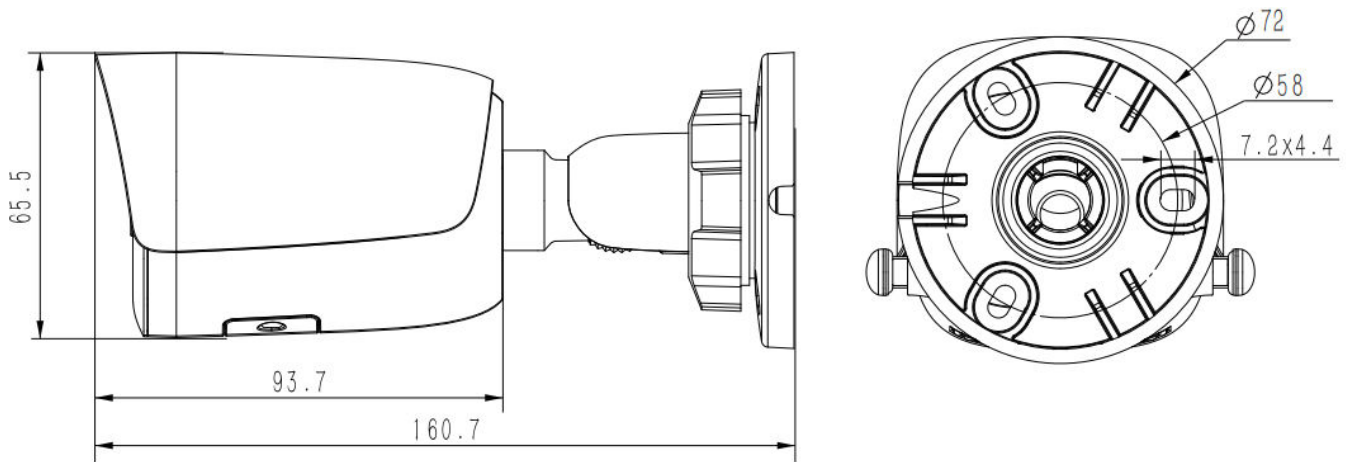

# Tiandy

Rules of behavior analyse in 1 scene	8
Early Warning(EW)	N/A
Auto-Tracking	N/A
Face Mode	Face Capture
Face Detection Performance	Detects up to 32 faces at the same scene; Detects up to 16 faces at the same scene
<b>Network</b>	
ANR	ANR
Protocols	HTTP;HTTPS;TCP/IP;UDP;UPnP;ICMP;IGMP;SNMP;DHCP;DNS;DDNS;Easy DDNS;NTP;SMTP;SSL;802.1X;QoS;IPv4;IPv6;PPPOE;SSH;Unicast;Multicast;RTCP;ARP;SRTP;RTSP;FTP;SFTP;NAS
System Compatibility	onvif Profile S/T/G/M;CGI;MIL STONE;RTMP
Remote Connection	≤2
Client	Easy7 Smart Client
Moblie Client	EasyLive Plus
Web	IE10+;Firefox52+;Edge89+;Safari11+;Chrome57+
<b>Interface</b>	
Communication Interface	1 RJ45 10M/ 100M self adaptive Ethernet port
Audio I/O	1channel in;1channel out
Alarm I/O	1channel in,3mA,3.3VDC;1channel out,30mA,12VDC
Built-In Mic	Yes
Built-In Speaker	N/A
Reset Button	Yes
On-board storage	Built-in Micro SD card slot, up to 512 GB
Additional interfaces	N/A
<b>General</b>	
Web Client Language	19languages Simple Chinese/Traditional Chinese/English/Spanish/Korean/Italian/Turkish/Russian/Thai/French/Polish/Dutch/Hebrew/Arabic/Vietnamese/German/Ukrainian/Portuguese/Albanian
Operating Temperature	-40°C-65°C
Operating Humidity	0-95%
Storage Temperature	-40°C-65°C
Storage Humidity	0-95%(non-condensing)
Power Supply	DC12V±25%,MAX 7W;POE 802.3af,MAX 8W
Protection	Surge protection 2000V;Lightning proof 6000V;IP67
Boundary Dimensions	160(L)73(W)73(H)mm
Package Dimensions	215(L)95(W)120(H)mm
GrossWeight	0.65kg
NetWeight	0.52kg

## DIMENSIONS (Unit: mm)