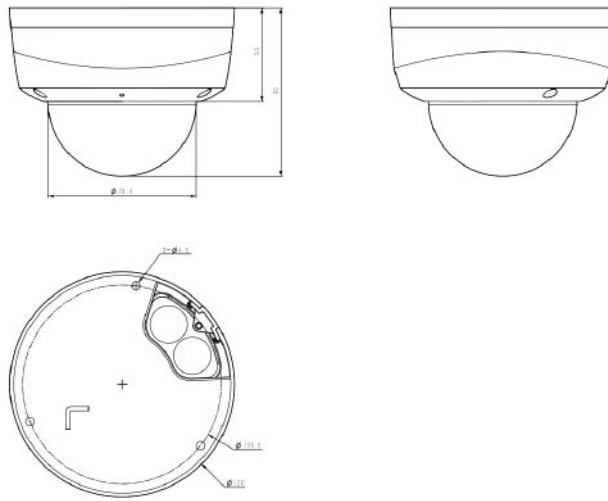

# Tiandy

Image	
Max. Resolution	2592x1944@20fps
Main Stream	PAL:20fps(2592x1944),25fps(2592x1520,2560x1440,2304x1296,1920x1080,1280x720) NTSC:20fps(2592x1944),24fps(,2592x1520,2560x1440),30fps(2304x1296,1920x1080,1280x720)
Sub Stream	PAL:25fps(704x576,704x288,640x360,352x288) NTSC:30fps(704x480,704x240,640x360,352x240)
Third Stream	N/A
BLC	Yes
HLC	Yes
AGC	Yes
3D DNR	Yes
White Balance	Auto/Semi-auto/Manual/Sunny/Natural light/Warm light/Sodium lamp/Incandescent lamp/Locked white balance
ROI	8 regions
Corridor mode	N/A
EIS	N/A
OSD	1region;16*16/32*32/48*48/64*64
Picture Overlay	N/A
Privacy Mask	4 regions
Defog	Yes
Feature	
Alarm Trigger	Motion Detection;Mask Alarm;Disk Full;Disk R/W Error;IP Address Conflict;Event Input, Event Output
Linkage Method	trigger recording;trigger capture;notify surveillance center
Video Analytics	Tripwire;Perimeter

## DIMENSIONS (Unit: mm)