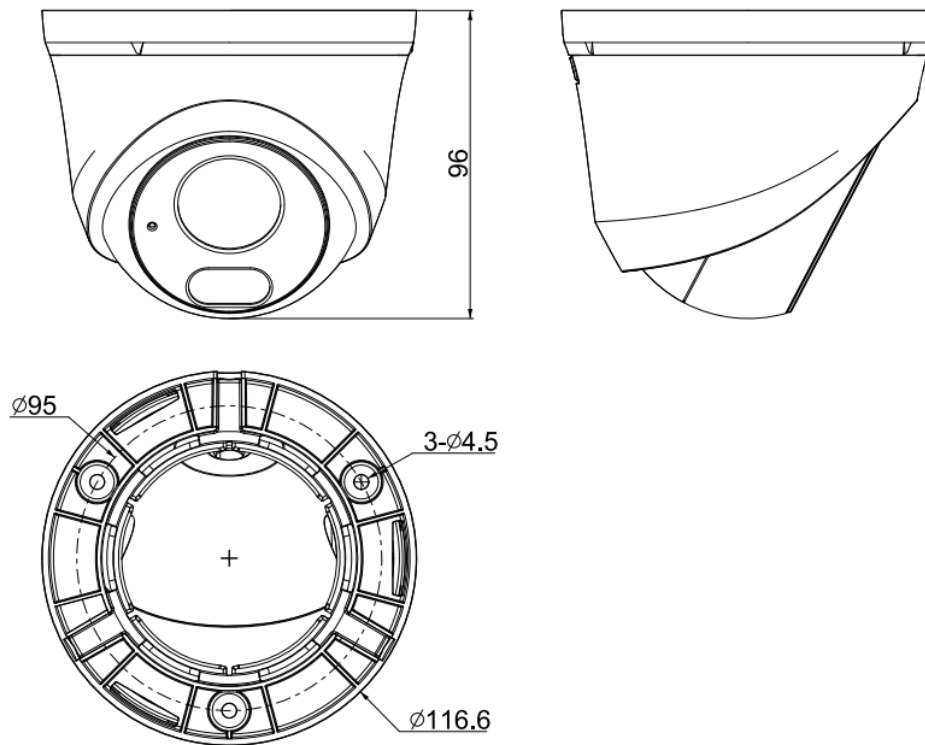

Tiandy

Image	
Max. Resolution	2688x1520@25fps
Main Stream	PAL:25fps(2688x1520,2560x1440,2304x1296,1920x1080,1280x720) NTSC:24fps(2688x1520,2560x1440),30fps(2304x1296,1920x1080,1280x720)
Sub Stream	PAL:25fps(704x576,704x288,640x360,352x288) NTSC:30fps(704x480,704x240,640x360,352x240)
Third Stream	N/A
BLC	Yes
HLC	Yes
AGC	Yes
3D DNR	Yes
White Balance	Auto/Semi-auto/Manual/Sunny/Natural light/Warm light/Sodium lamp/Incandescent lamp/Locked white balance
ROI	8 regions
Corridor mode	N/A
EIS	N/A
OSD	1region;16*16/32*32/48*48/64*64
Picture Overlay	N/A
Privacy Mask	4 regions
Defog	Yes
Feature	
Alarm Trigger	Motion Detection;Mask Alarm;Disk Full;Disk R/W Error;IP Address Conflict
Linkage Method	trigger recording;trigger capture;notify surveillance center
Video Analytics	Tripwire;Perimeter

Tiandy

DIMENSIONS (Unit: mm)

ACCESSORIES

A25

A29

A36

Tiandy Technologies Co.,Ltd.

Email: sales@tiandy.com
Website: en.tiandy.com