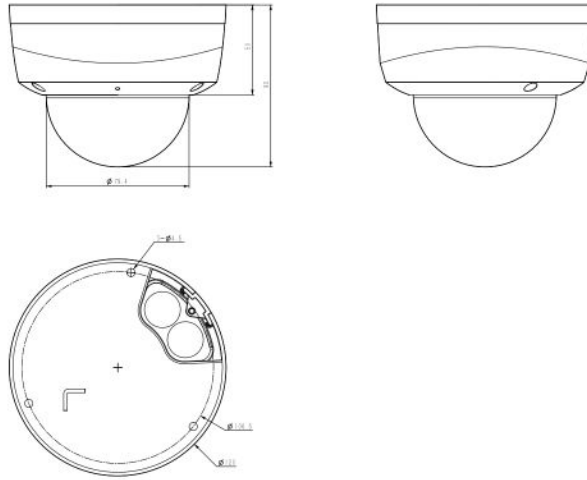

## SPECIFICATIONS

<b>Camera</b>	
Image Sensor	1/2.7"CMOS
Min. Illumination	Color:0.002Lux@(F1.6,AGC ON),B/W:0Lux with IR
Shutter Time	1s-1/100000s
Day&Night	IR-cut filter with auto switch (ICR)
WDR	120dB
S/N	>39dB
Angle Adjustment	0-330°;0-75°;0-350°
<b>Lens</b>	
Lens Type	Fixed
Focal Length	2.8mm
Lens Mount	M12
Aperture Range	F1.6,Fixed
Field of View	104.2°(H);58.8°(V);119.6°(D)
DORI Distance	Detect:56m Observe:22m Recognize:11m Identify:5.6m
<b>Illuminator</b>	
IR LEDs	8
IR Distance	30m
Wavelength	850nm
White LEDs	N/A
Whitelight Distance	N/A
<b>Compression Standard</b>	
Video Compression	S+265/H.265/H.264B/H.264M/H.264H/Motion JPEG
Video Bit Rate	32k-16Mbps
Audio Compression	G.711A/G.711U/ADPCM_D/AAC_LC
Audio Sampling Rate	8kHz/32kHz/48kHz

## DIMENSIONS (Unit: mm)