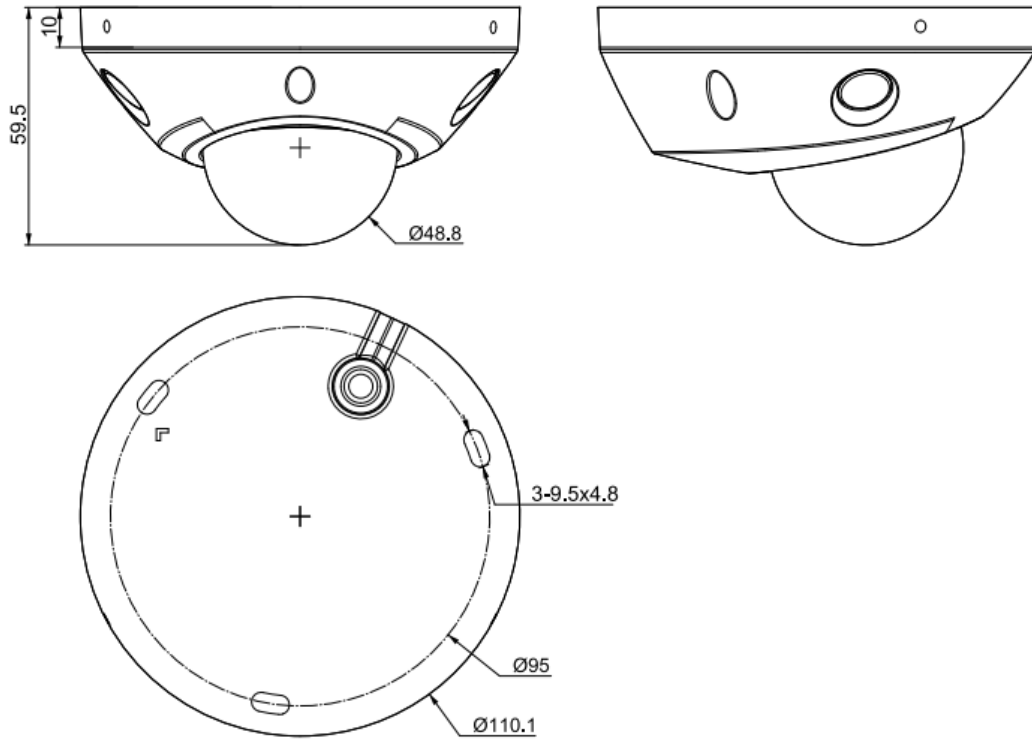

Tiandy

DIMENSIONS (Unit: mm)

ACCESSORIES