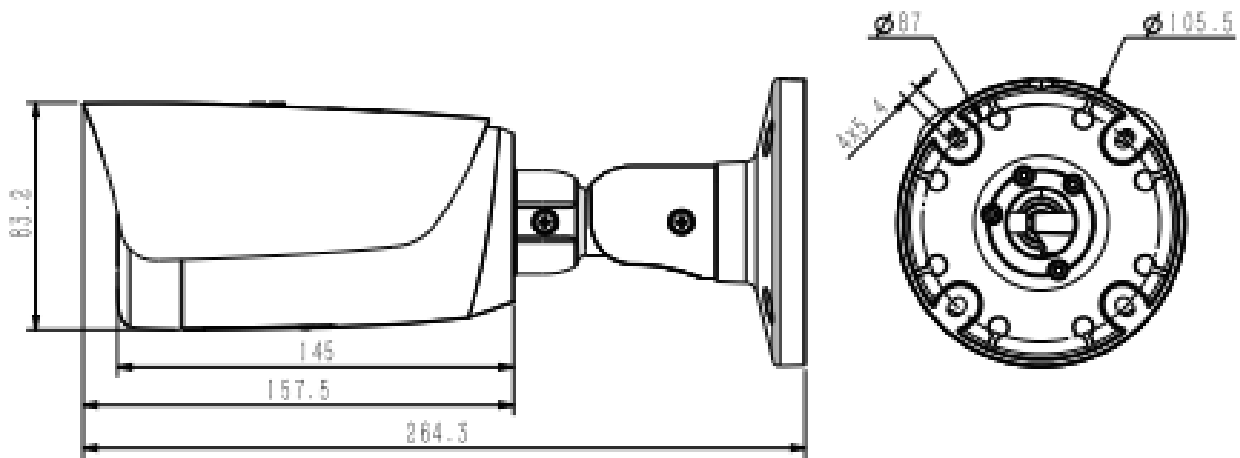

Tiandy

DIMENSIONS (Unit: mm)

ACCESSORIES

Tiandy Technologies Co.,Ltd.

Email: sales@tiandy.com
Website: en.tiandy.com

Tel: +86-22-58596065
Fax: +86-22-58596048