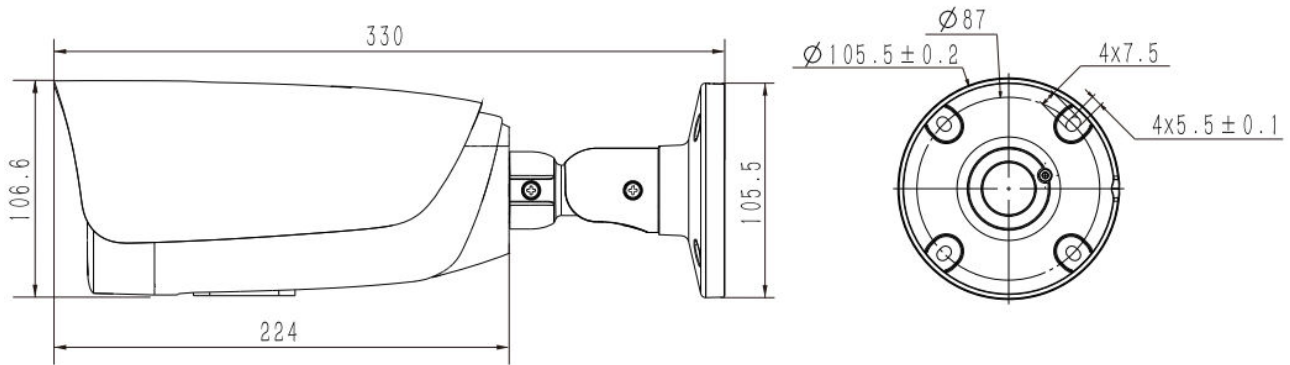

# Tiandy

Rules of behavior analyse in 1 scene	8
Early Warning(EW)	Early Warning(EW)
Auto-Tracking	N/A
Face Mode	Face Capture
Face Detection Performance	Detects up to 32 faces at the same scene;Detects up to 16 faces at the same scene
<b>Network</b>	
ANR	ANR
Protocols	HTTP;HTTPS;TCP/IP;UDP;UPnP;ICMP;IGMP;SNMP;DHCP;DNS;DDNS;Easy DDNS;NTP;SMTP;SSL;802.1X;QoS;IPv4;IPv6;PPPOE;SSH;Unicast;Multicast;RTCP;ARP;SRTP;RTSP;FTP;SFTP;NAS
System Compatibility	onvif Profile S/T/G/M;CGI;MIL STONE;RTMP
Remote Connection	≤2
Client	Easy7 Smart Client
Moblie Client	EasyLive Plus
Web	IE10+;Firefox52+;Edge89+;Safari11+;Chrome57+
<b>Interface</b>	
Communication Interface	1 RJ45 10M/ 100M self adaptive Ethernet port
Audio I/O	1channel in;1channel out
Alarm I/O	2channel in,3mA,3.3VDC;1channel out,1A,24VDC
Built-In Mic	Yes
Built-In Speaker	Yes
Reset Button	Yes
On-board storage	Built-in Micro SD card slot, up to 512 GB
Additional interfaces	1 channel RS-485
<b>General</b>	
Web Client Language	19languages Simple Chinese/Traditional Chinese/English/Spanish/Korean/Italian/Turkish/Russian/Thai/French/Polish/Dutch/Hebrew/Arabic/Vietnamese/German/Ukrainian/Portuguese/Albanian
Operating Temperature	-35°C-65°C
Operating Humidity	0-95%
Storage Temperature	-35°C-65°C
Storage Humidity	0-95%(non-condensing)
Power Supply	DC12V±25%,MAX 14W;POE 802.3at,MAX 15.5W
Protection	Surge protection 2000V;Lightning proof 6000V;IP67
Boundary Dimensions	327(L)114(W)105(H)mm
Package Dimensions	360(L)150(W)170(H)mm
GrossWeight	1.83kg
NetWeight	1.48kg

## DIMENSIONS (Unit: mm)