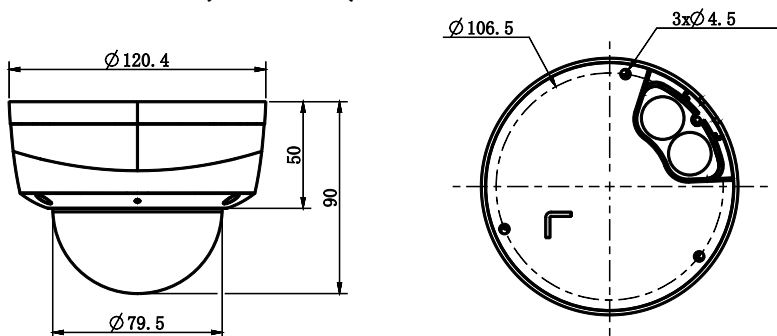

Network	
ANR	N/A
Protocols	TCP/IP, ICMP, HTTP, HTTPS, DHCP, DNS, DDNS, RTP, RTSP, RTCP, PPPoE, MULTICAST, UPnP, FTP, IPV4, NTP, SMTP, IGMP, 802.1x, QoS, IPV6, ARP, UDP, SNMP, SSL, Telnet, SNTP, RTMP, SFTP, NFS
System Compatibility	ONVIF (PROFILE S/T/G), SDK, Milestone, CGI, P2P
Remote Connection	≤7
Client	Easy7, EasyLive
Web Version	Web6
Interface	
Communication Interface	1 RJ45 10M/ 100M self adaptive Ethernet port
Audio	1/1, Mic in
Alarm	1/1
Reset Button	Yes
On-board storage	Built-in Micro SD card slot, up to 512 GB
General	
Firmware Version	-
Web Client Language	15 languages English, Russian, Spanish, Korean, Italian, Turkish, Simple Chinese, Traditional Chinese, Thai, French, Polish, Dutch, Hebraism, Arabic, Vietnamese
Operating Conditions	-40°C ~ 65°C, 0 ~ 95% RH
Power Supply	DC12V±25%/PoE
Power Consumption	MAX: 5W (12V) MAX: 6W (PoE)
Protection	IP67, IK10, Lightning protection, surge protection and voltage transient protection meets EN 55035:2017
Heater	N/A
Dimensions	Φ120×90mm (Φ4.72×3.54inch)
Weight	0.45Kg (0.99lb)

## DIMENSIONS (Unit: mm)