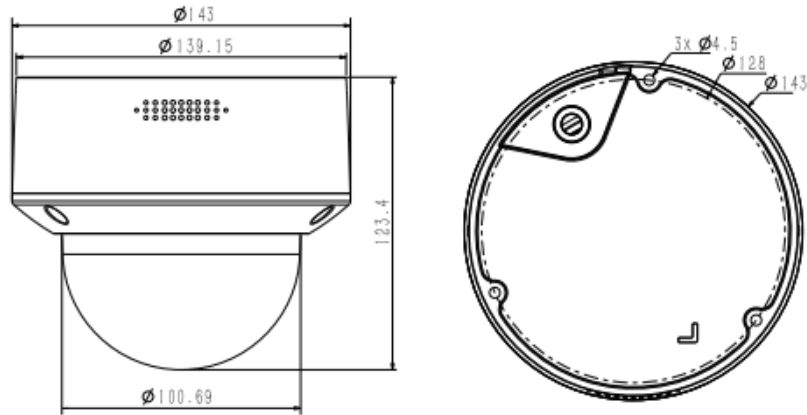

## SPECIFICATIONS

Camera	
Image Sensor	1/2.8"CMOS
Min. Illumination	Color:0.002Lux@(F1.6,AGC ON),B/W:0Lux with IR
Shutter Time	1s-1/100000s
Day&Night	IR-cut filter with auto switch (ICR)
WDR	120dB
S/N	>42dB
Angle Adjustment	0-345°;0-90°;0-350°
Lens	
Lens Type	Motorized
Focal Length	2.7-13.5mm
Lens Mount	Φ14
Aperture Range	F1.6,Fixed
Field of View	106.7°-31.5°(H);57.3°-17.8°(V);121.1°-36.2°(D)
DORI Distance	Detect:77m-331m Observe:30.55m-131m Recognize:15.5m-66m Identify:7.5m-33m
Illuminator	
IR LEDs	18
IR Distance	50m
Wavelength	850nm
White LEDs	N/A
Whitelight Distance	N/A
Compression Standard	
Video Compression	S+265/H.265/H.264B/H.264M/H.264H/Motion JPEG
Video Bit Rate	32k-16Mbps
Audio Compression	G.711A/G.711U/ADPCM_D/AAC_LC
Audio Sampling Rate	8kHz/32kHz/48kHz

## DIMENSIONS (Unit: mm)