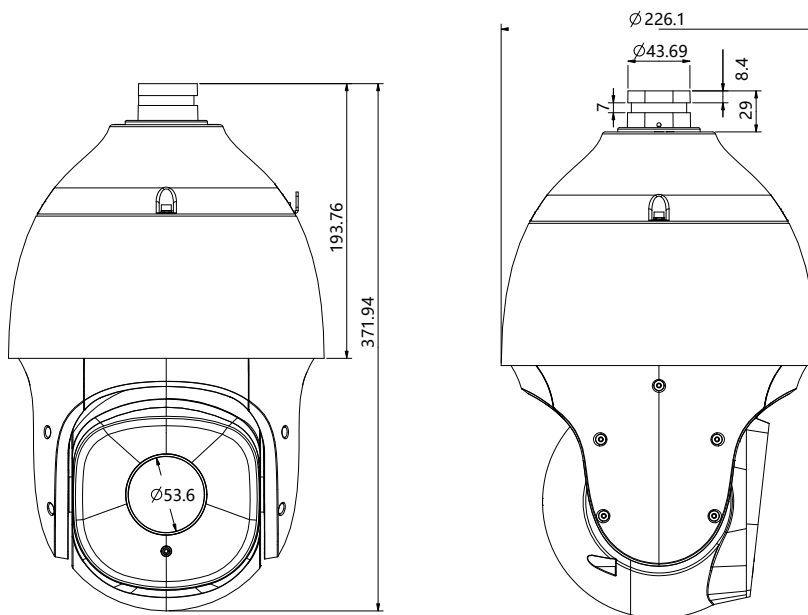

* Listed resolutions are only selectable options. It does not mean that all streams can work at their maximum resolution at the same time.

DIMENSIONS (Unit: mm)

ACCESSORIES

DF20Y
Wall Mount

OPTIONAL

A37
Installation Adapter