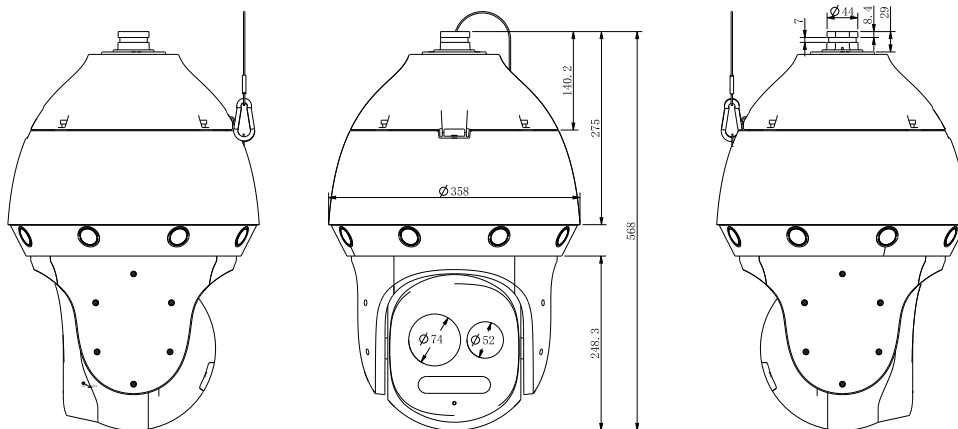

Tiandy

DIMENSIONS (Unit: mm)

ACCESSORIES

INCLUDED:

DF20Y
Wall Mount

OPTIONAL:

DISTRIBUTED BY

Tiandy Technologies Co.,Ltd.

Email: sales@tiandy.com
Website: en.tiandy.com

Tel: +86-22-58596065
Fax: +86-22-58596048