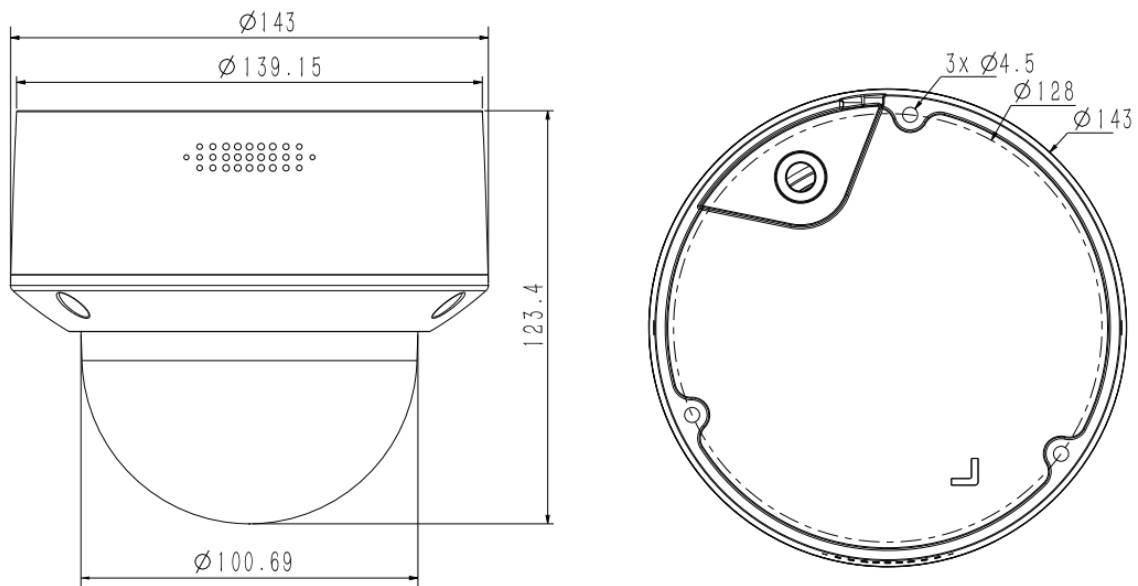

Tiandy Technologies Co.,Ltd.

Email: sales@tiandy.com

Tel: +86-22-58596065

Website: en.tiandy.com

Fax: +86-22-58596048

SPECIFICATIONS

Camera	
Image Sensor	1/2.8"CMOS
Min. Illumination	Color:0.002Lux@(F1.6,AGC ON),B/W:0Lux with IR
Shutter Time	1s-1/100000s
Day&Night	IR-cut filter with auto switch (ICR)
WDR	120dB
S/N	>42dB
Angle Adjustment	0-345°;0-90°;0-350°
Lens	
Lens Type	Motorized
Focal Length	2.8-12mm
Lens Mount	Φ14
Aperture Range	F1.6,Fixed
Field of View	96.8°-32.7°(H);71.3°-24.5°(V);120.2°-40.9°(D)
DORI Distance	W: Detect:56.0m Observe:22.2m Recognize:11.2m Identify:5.6m T: Detect:240.0m Observe:95.2m Recognize:48.0m Identify:24.0m
Illuminator	
IR LEDs	18
IR Distance	30m
Wavelength	850nm
White LEDs	N/A
Whitelight Distance	N/A
Compression Standard	
Video Compression	S+265/H.265/H.264B/H.264M/H.264H
Video Bit Rate	32k-6Mbps
Audio Compression	G.711A/G.711U/ADPCM_D
Audio Sampling Rate	8kHz/32kHz/48kHz

Tiandy

Image	
Max. Resolution	2592x1944@20fps
Main Stream	PAL:20fps(2592x1944),25fps(2592x1520,2560x1440,2304x1296,1920x1080,1280x720) NTSC:20fps(2592x1944),24fps(,2592x1520,2560x1440),30fps(2304x1296,1920x1080,1280x720)
Sub Stream	PAL:25fps(704x576,704x288,640x360,352x288) NTSC:30fps(704x480,704x240,640x360,352x240)
Third Stream	N/A
BLC	Yes
HLC	Yes
AGC	Yes
3D DNR	Yes
White Balance	Auto/Semi-auto/Manual/Sunny/Natural light/Warm light/Sodium lamp/Incandescent lamp/Locked white balance
ROI	8 regions
Corridor mode	N/A
EIS	N/A
OSD	1region;16*16/32*32/48*48/64*64
Picture Overlay	N/A
Privacy Mask	4 regions
Defog	Yes
Feature	
Alarm Trigger	Motion Detection;Mask Alarm;Disk Full;Disk R/W Error;IP Address Conflict
Linkage Method	trigger recording;trigger capture;notify surveillance center
Video Analytics	Tripwire;Perimeter

DIMENSIONS (Unit: mm)

ACCESSORIES

TC-P54BM SpecV3

A28