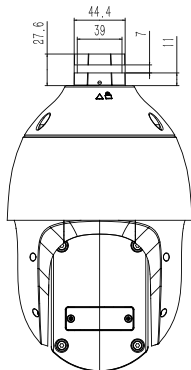

* Listed resolutions are only selectable options. It does not mean that all streams can work at their maximum resolution at the same time.

DIMENSIONS

Unit: mm

INCLUDED

TC-P52BM Spec: 4
Wall Mount

ACCESSORIES