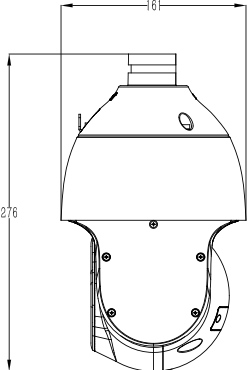

* Listed resolutions are only selectable options. It does not mean that all streams can work at their maximum resolution at the same time.

DIMENSIONS

Unit: mm

INCLUDED

TC-P52BM Spec: 4
Wall Mount

ACCESSORIES