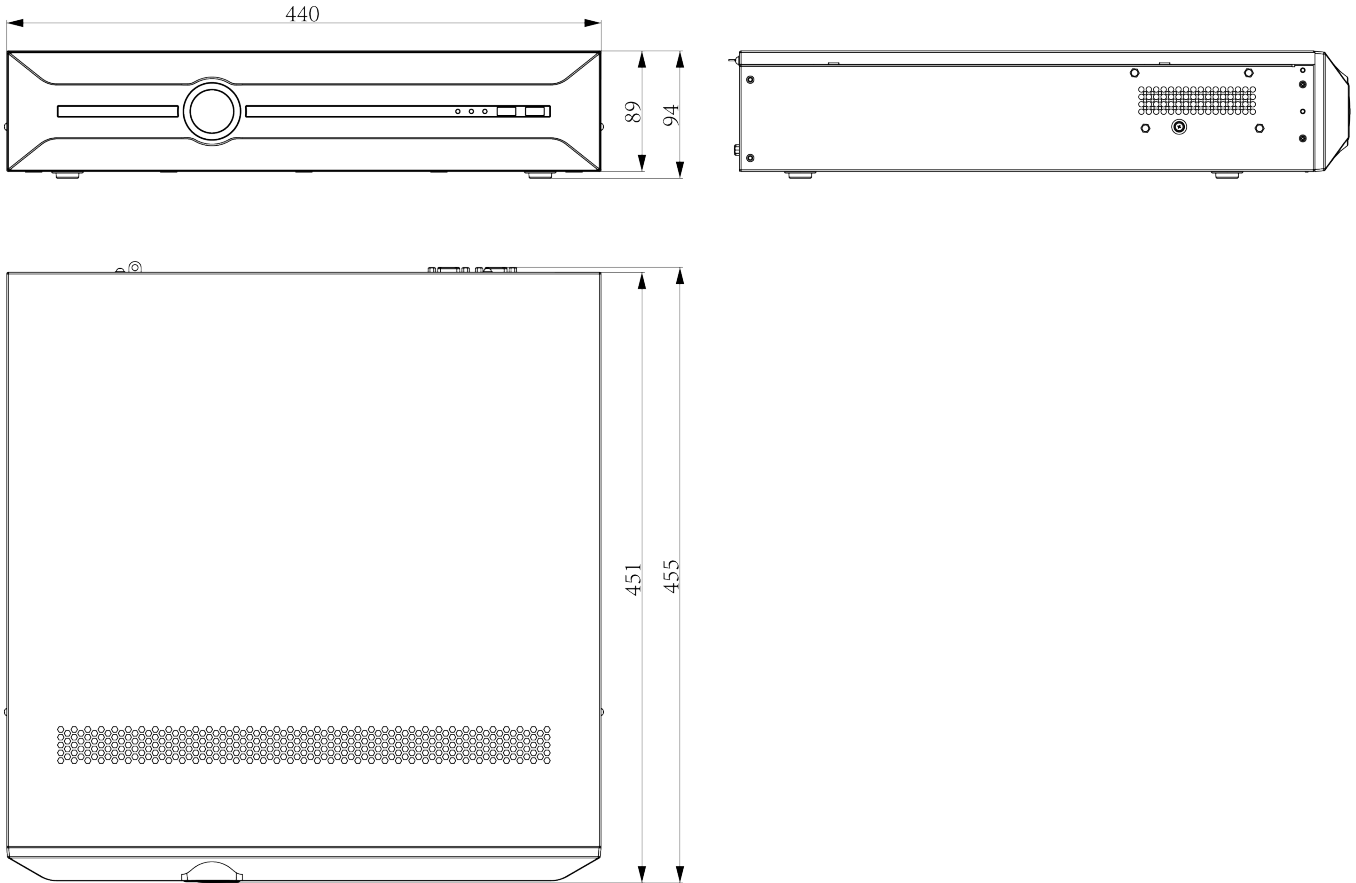

Storage Temperature	-20°C~+60°C (-4°F~+140°F)
Package Kit	Network Video Recorder; Screw Pack; Mouse; European Standard Power Cord; 2× Ear Plate; 8× SATA Hard Disk Data Cable

DIMENSIONS (Unit: mm)