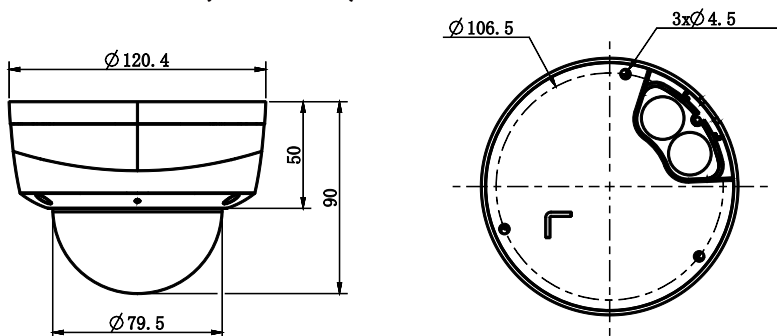

| Network | |
|-------------------------|---|
| ANR | Yes, auto store video in SD card when NVR disconnected, and upload video to NVR when resumed connection (Only Support Tiandy ANR NVR) |
| Protocols | TCP/IP, ICMP, HTTP, HTTPS, DHCP, DNS, DDNS, RTP, RTSP, RTCP, PPPoE, MULTICAST, UPnP, FTP, IPV4, NTP, SMTP, IGMP, 802.1x, QoS, IPV6, ARP, UDP, SNMP, SSL, SIP, Telnet, SNTP, RTMP, SFTP, NFS |
| System Compatibility | ONVIF (PROFILE S/T/G), SDK, Milestone, CGI, P2P |
| Remote Connection | ≤7 |
| Client | Easy7, EasyLive |
| Web Version | Web6 |
| Interface | |
| Communication Interface | 1 RJ45 10M/ 100M self adaptive Ethernet port |
| Audio | 1/1, Mic in |
| Alarm | 1/1 |
| Reset Button | Yes |
| On-board storage | Built-in Micro SD card slot, up to 512 GB |
| General | |
| Firmware Version | - |
| Web Client Language | 15 languages English, Russian, Spanish, Korean, Italian, Turkish, Simple Chinese, Traditional Chinese, Thai, French, Polish, Dutch, Hebraism, Arabic, Vietnamese |
| Operating Conditions | -40°C ~ 65°C, 0 ~ 95% RH |
| Power Supply | DC12V±25%/PoE |
| Power Consumption | MAX: 5W (12V) MAX: 6W (PoE) |
| Protection | IP67, IK10, Lightning protection, surge protection and voltage transient protection meets EN 55035:2017 |
| Heater | N/A |
| Dimensions | Φ120×90mm (Φ4.72×3.54inch) |
| Weight | 0.45Kg (0.99lb) |

* Listed resolutions are only selectable options. It does not mean that all streams can work at their maximum resolution at the same time.

AVAILABLE MODEL

TC-C35KS SPEC: I3/E/Y/M/H/2.8MM

Tiandy

DIMENSIONS (Unit: mm)