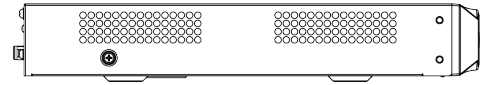

Package Kit

Network Video Recorder; Screw Pack; Mouse; Power Adapter; European Standard Power Cord; 2× Ear Plate; 2× SATA Hard Disk Data Cable; 1× SATA Power Cord

DIMENSIONS (Unit: mm)